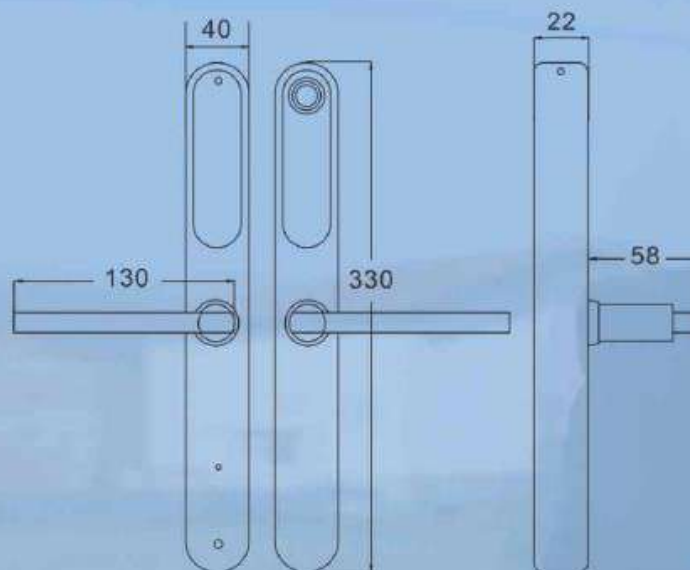

EA-F35

ALUMINUM DOOR LOCK

TT LOCK

Specification

Size: 5085 Mortise

Material: Aluminum alloy

Connection method: WIFI

Power supply: NO.5AA alkaline batteries

Unlocking

App

Fingerprint

Code

Card reading

Key

mortise

5085 Mortise